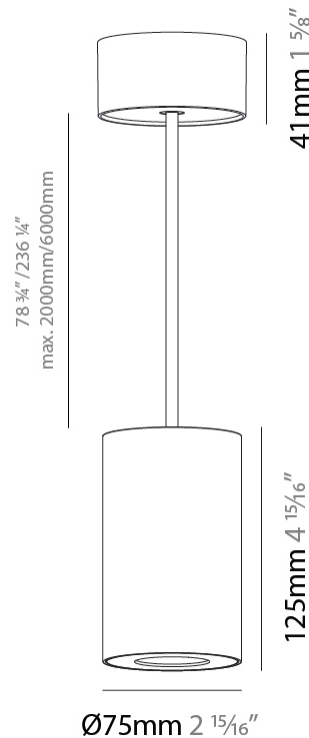

GENERAL

Series: Oiko Pro Round
Partner: Prolicht
Division: Architectural
Installation: Suspension
Product Type: Pendant
Mounting Location: Ceiling
Light Distribution: Direct

PHYSICAL

Shape: Cylinder
Diameter (mm): 75
Diameter (in): 2 ¹⁵/₁₆
Height (mm): 125
Height (in): 4 ¹⁵/₁₆
Weight (kg): 0.81
Fixture Finish: SSR / BKV / CWI / CRY / HAB / UFT / ITA / RUA / FTG / MYG / LOD / PUS / FRO / FUP / KIA / POP / BLS / SPG / MEY / GOH / CHC / COM / ABZ / JAG / OBR / MOS / ROR
Fixture Material: Metal
Cable Details: 2000mm / 6000mm Cable - Options : Transparent, Black, White, Red, Orange

ELECTRICAL

Lamp Type: LED (Zhaga Standard)
Input Wattage (W): 13.7
Dimming: Tri-Mode (Non-Dimming and Phase Dimming (120Vac only) and 0-10V Dimming)
Driver Included: No
Driver Location: Remote
Driver Type: Constant Current - Universal
Driver Class: Class 2
Input Voltage (V): 120 - 277
Constant Current (MA): 350

LED

Color Temperature (°K): 2700 / 3000 / 3500 / 4000
Max. Delivered Lumen (lm): 954 / 1028 / 1088 / 1091
Nominal Lumen (lm): 1246 / 1342 / 1396 / 1424
CRI: >90 CRI
Lamp Life (hrs): 50000

OPTICAL

Reflector°: 14
Adjustability: Fixed

RATINGS AND CERTIFICATIONS

Certified By: Certified for North American Standards
IP rating: IP20