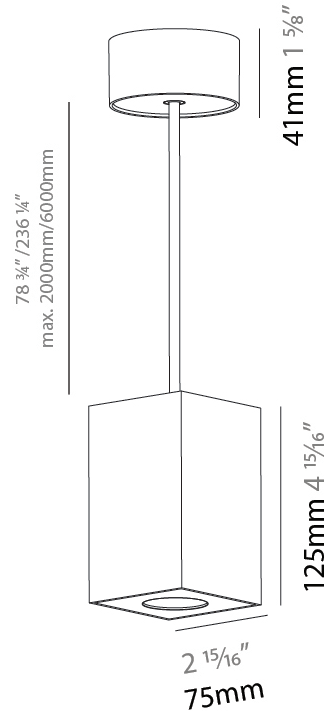

GENERAL

Series: Oiko Pro Round
Partner: Prolicht
Division: Architectural
Installation: Suspension
Product Type: Pendant
Mounting Location: Ceiling
Light Distribution: Direct

PHYSICAL

Shape: Square
Length (mm): 75
Length (in): 2 ¹⁵/₁₆
Width (mm): 75
Width (in): 2 ¹⁵/₁₆
Height (mm): 125
Height (in): 4 ¹⁵/₁₆
Weight (kg): 0.81

Fixture Finish: SSR / BKV / CWI / CRY / HAB / UFT / ITA / RUA / FTG / MYG / LOD / PUS / FRO / FUP / KIA / POP / BLS / SPG / MEY / GOH / CHC / COM / ABZ / JAG / OBR / MOS / ROR

Fixture Material: Metal
Cable Details: 2000mm / 6000mm Cable - Options : Transparent, Black, White, Red, Orange

ELECTRICAL

Lamp Type: LED (Zhaga Standard)
Input Wattage (W): 13.7
Dimming: Tri-Mode (Non-Dimming and Phase Dimming (120Vac only) and 0-10V Dimming)
Driver Included: No
Driver Location: Remote
Driver Type: Constant Current - Universal
Driver Class: Class 2
Input Voltage (V): 120 - 277
Constant Current (MA): 350

LED

Color Temperature (°K): 2700 / 3000 / 3500 / 4000
Max. Delivered Lumen (lm): 954 / 1028 / 1088 / 1091
Nominal Lumen (lm): 1246 / 1342 / 1396 / 1424
CRI: >90 CRI
Lamp Life (hrs): 50000

OPTICAL

Reflector°: 14
Adjustability: Fixed

RATINGS AND CERTIFICATIONS

Certified By: Certified for North American Standards
IP rating: IP20